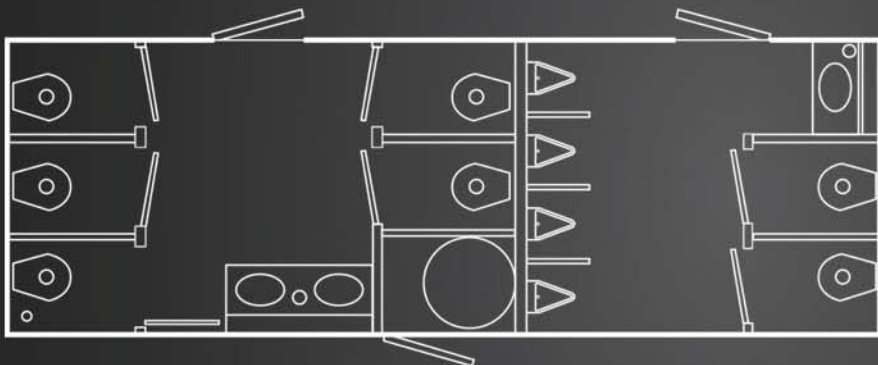

CONTEMPORARY SERIES LAYOUTS

24' – (4) Ladies Stalls and Double Sink, (2) Men's Stalls, (4) Urinals and Double Sink
Overall Dimensions With Hitch 341"l x 147" w x 139" h

24' – (5) Ladies Stalls and Double Sink, (2) Men's Stalls, (4) Urinals and Sink
Overall Dimensions With Hitch 341"l x 147" w x 139" h