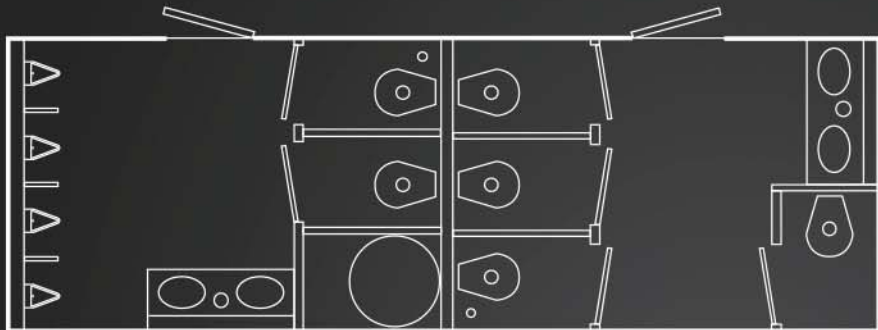

CONTEMPORARY SERIES LAYOUTS

24' – (4) Ladies Stalls and Double Sink, (2) Men's Stalls, (4) Urinals and Double Sink
Overall Dimensions With Hitch 341"l x 147" w x 139" h

24' – (5) Ladies Stalls and Double Sink, (2) Men's Stalls, (4) Urinals and Sink
Overall Dimensions With Hitch 341"l x 147" w x 139" h